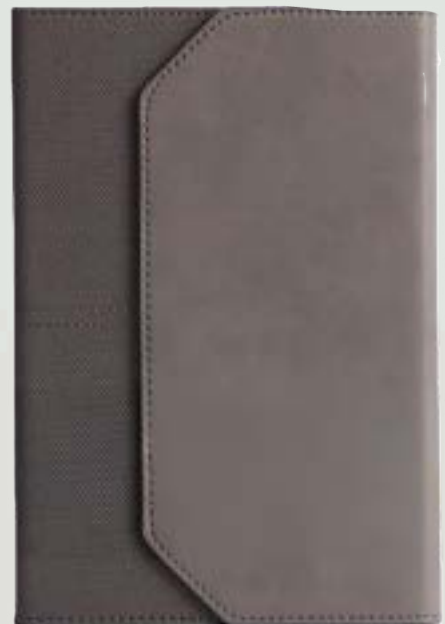

## WUDU

---

Size: A5, 21 X 15 cms  
Paper: 80 gsm, Ruled Notebook  
Pages: 256 Pages  
Material: Wood  
Colour: Wooden

**-dialogue.**  
**CENTURY**

---

Size: A5, 21 X 15 cms  
Paper: 80 gsm, Ruled Notebook  
Pages: 196 Pages  
Material: PU , Matte  
Colour: Gray